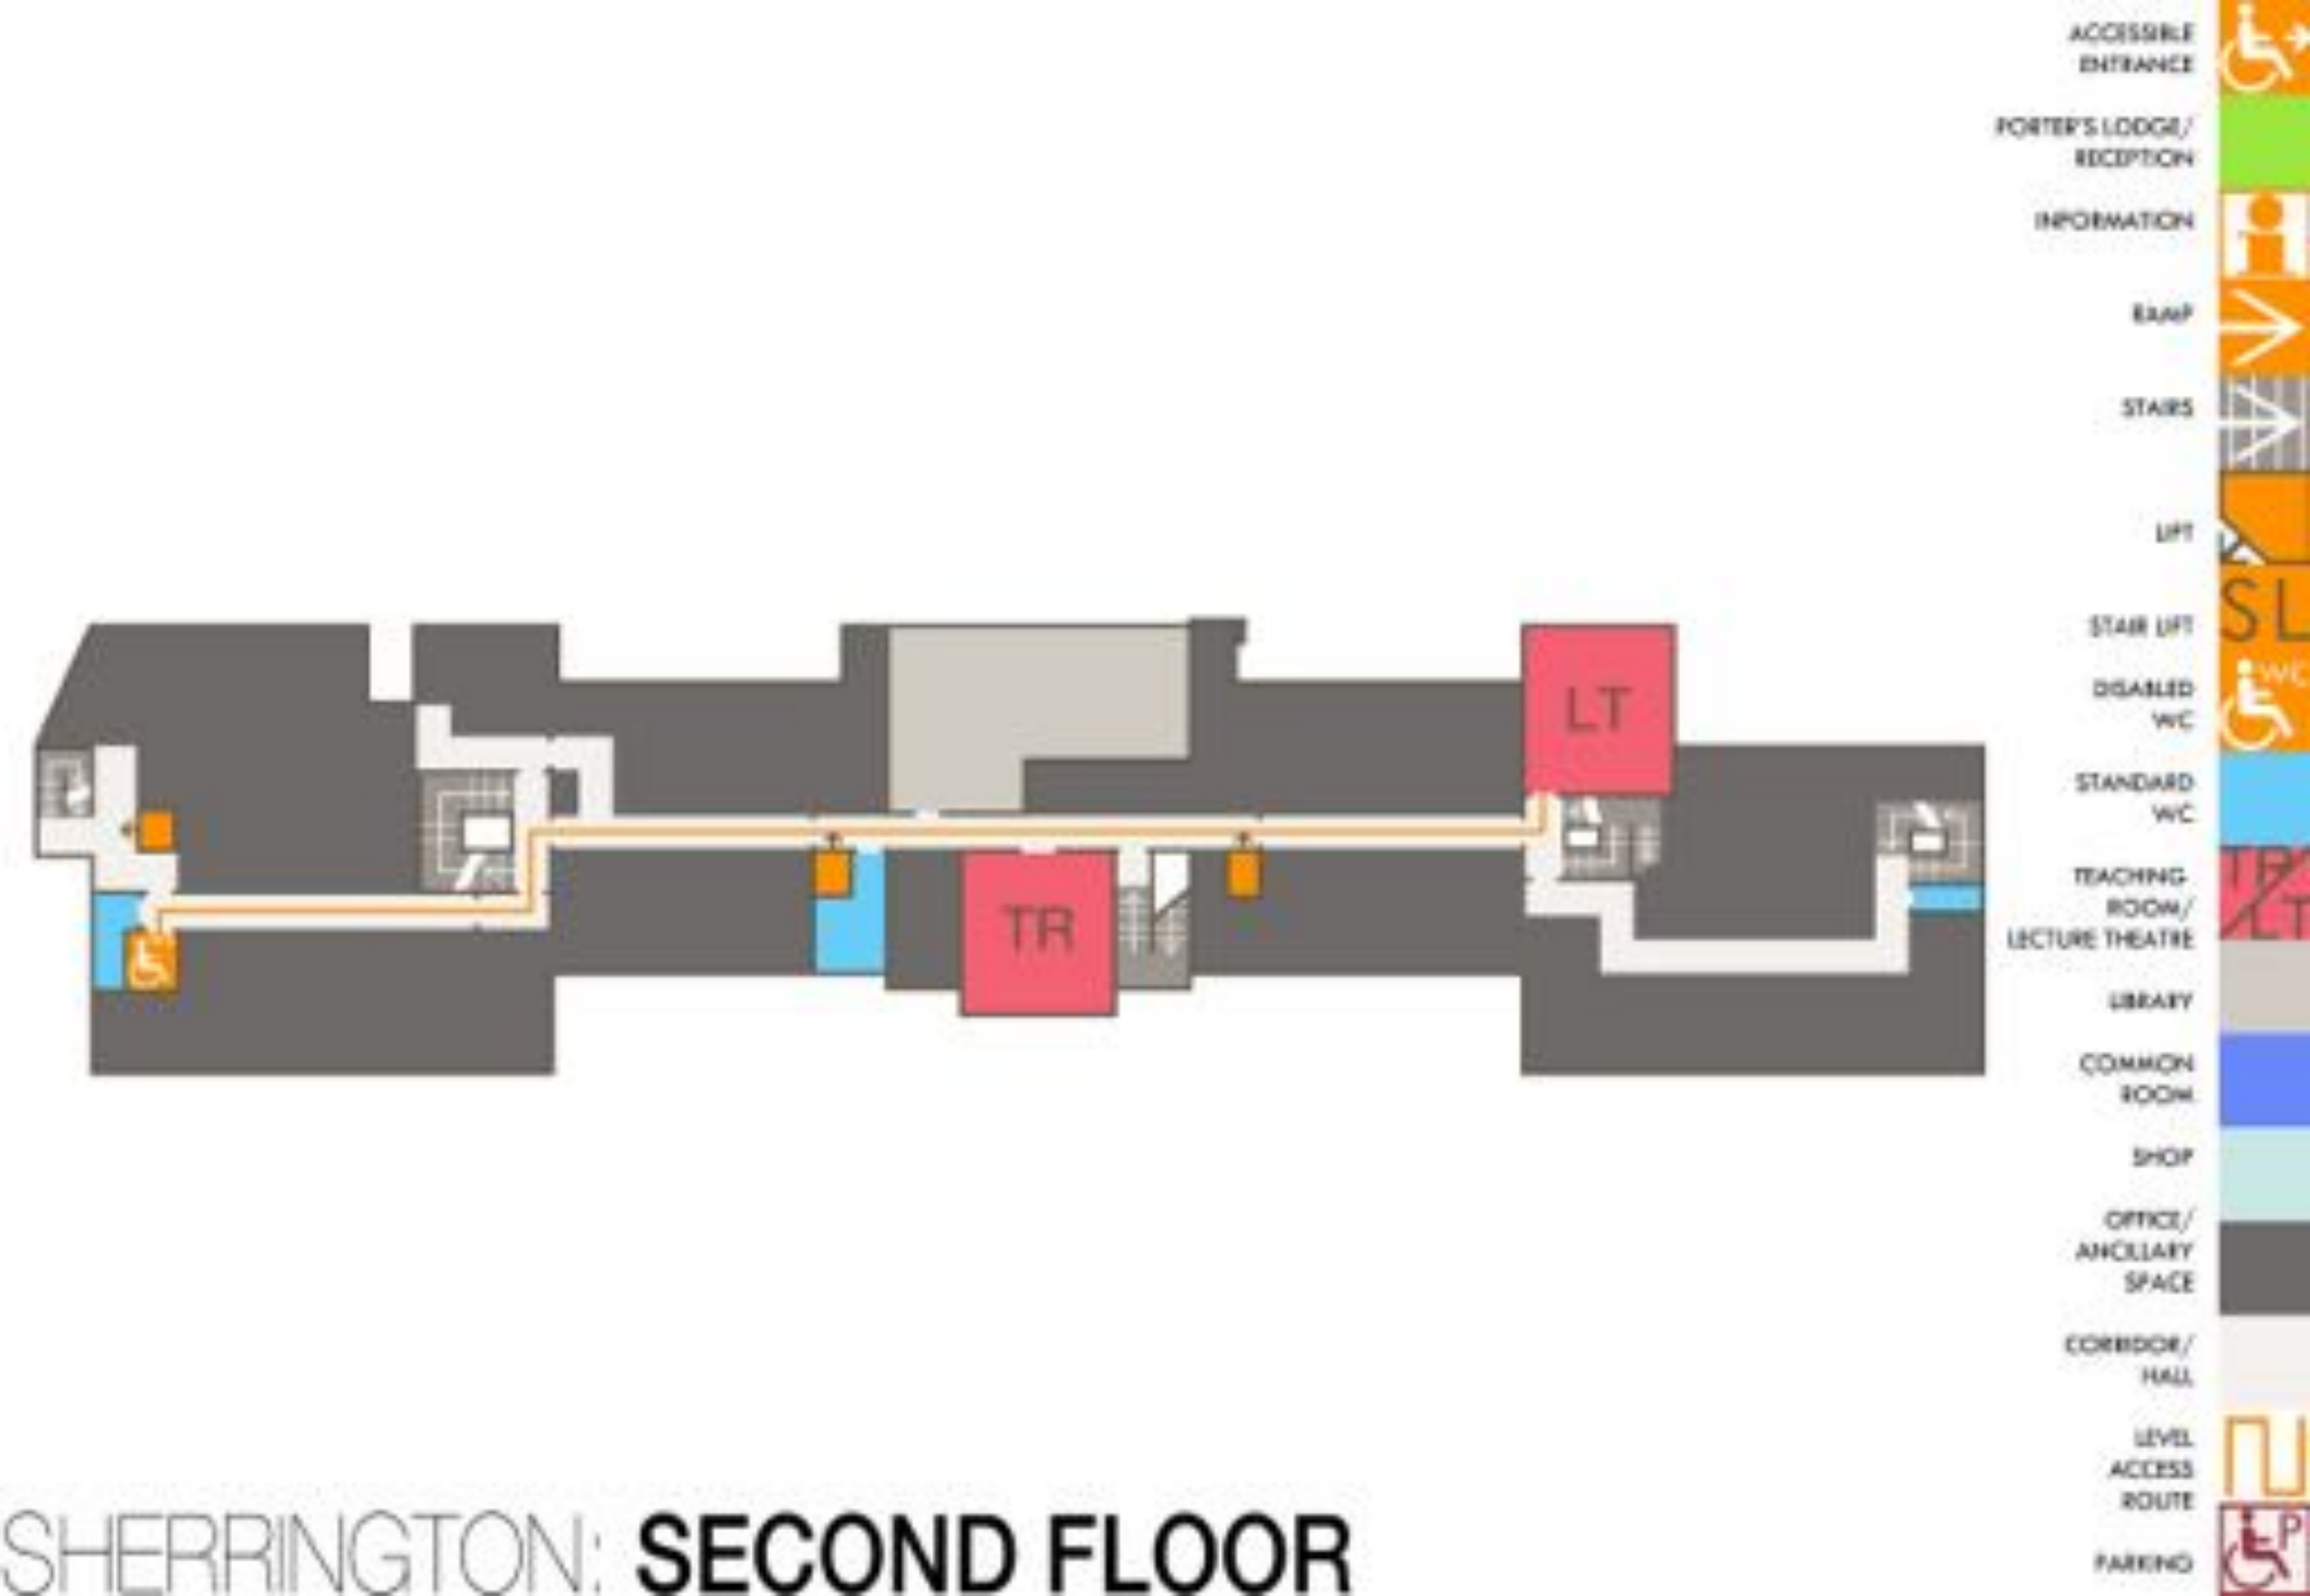

SHERRINGTON: FIRST FLOOR

- ACCESSIBLE ENTRANCE 
- PORTER'S LODGE/ RECEPTION 
- INFORMATION 
- EAAP 
- STAIRS 
- LIFT 
- STAIR LIFT 
- DISABLED WC 
- STANDARD WC 
- TEACHING ROOM/ LECTURE THEATRE 
- LIBRARY 
- COMMON ROOM 
- SHOP 
- OFFICE/ ANCILLARY SPACE 
- CORRIDOR/ HALL 
- LEVEL ACCESS ROUTE 
- PARKING 

SHERRINGTON: **THIRD FLOOR**