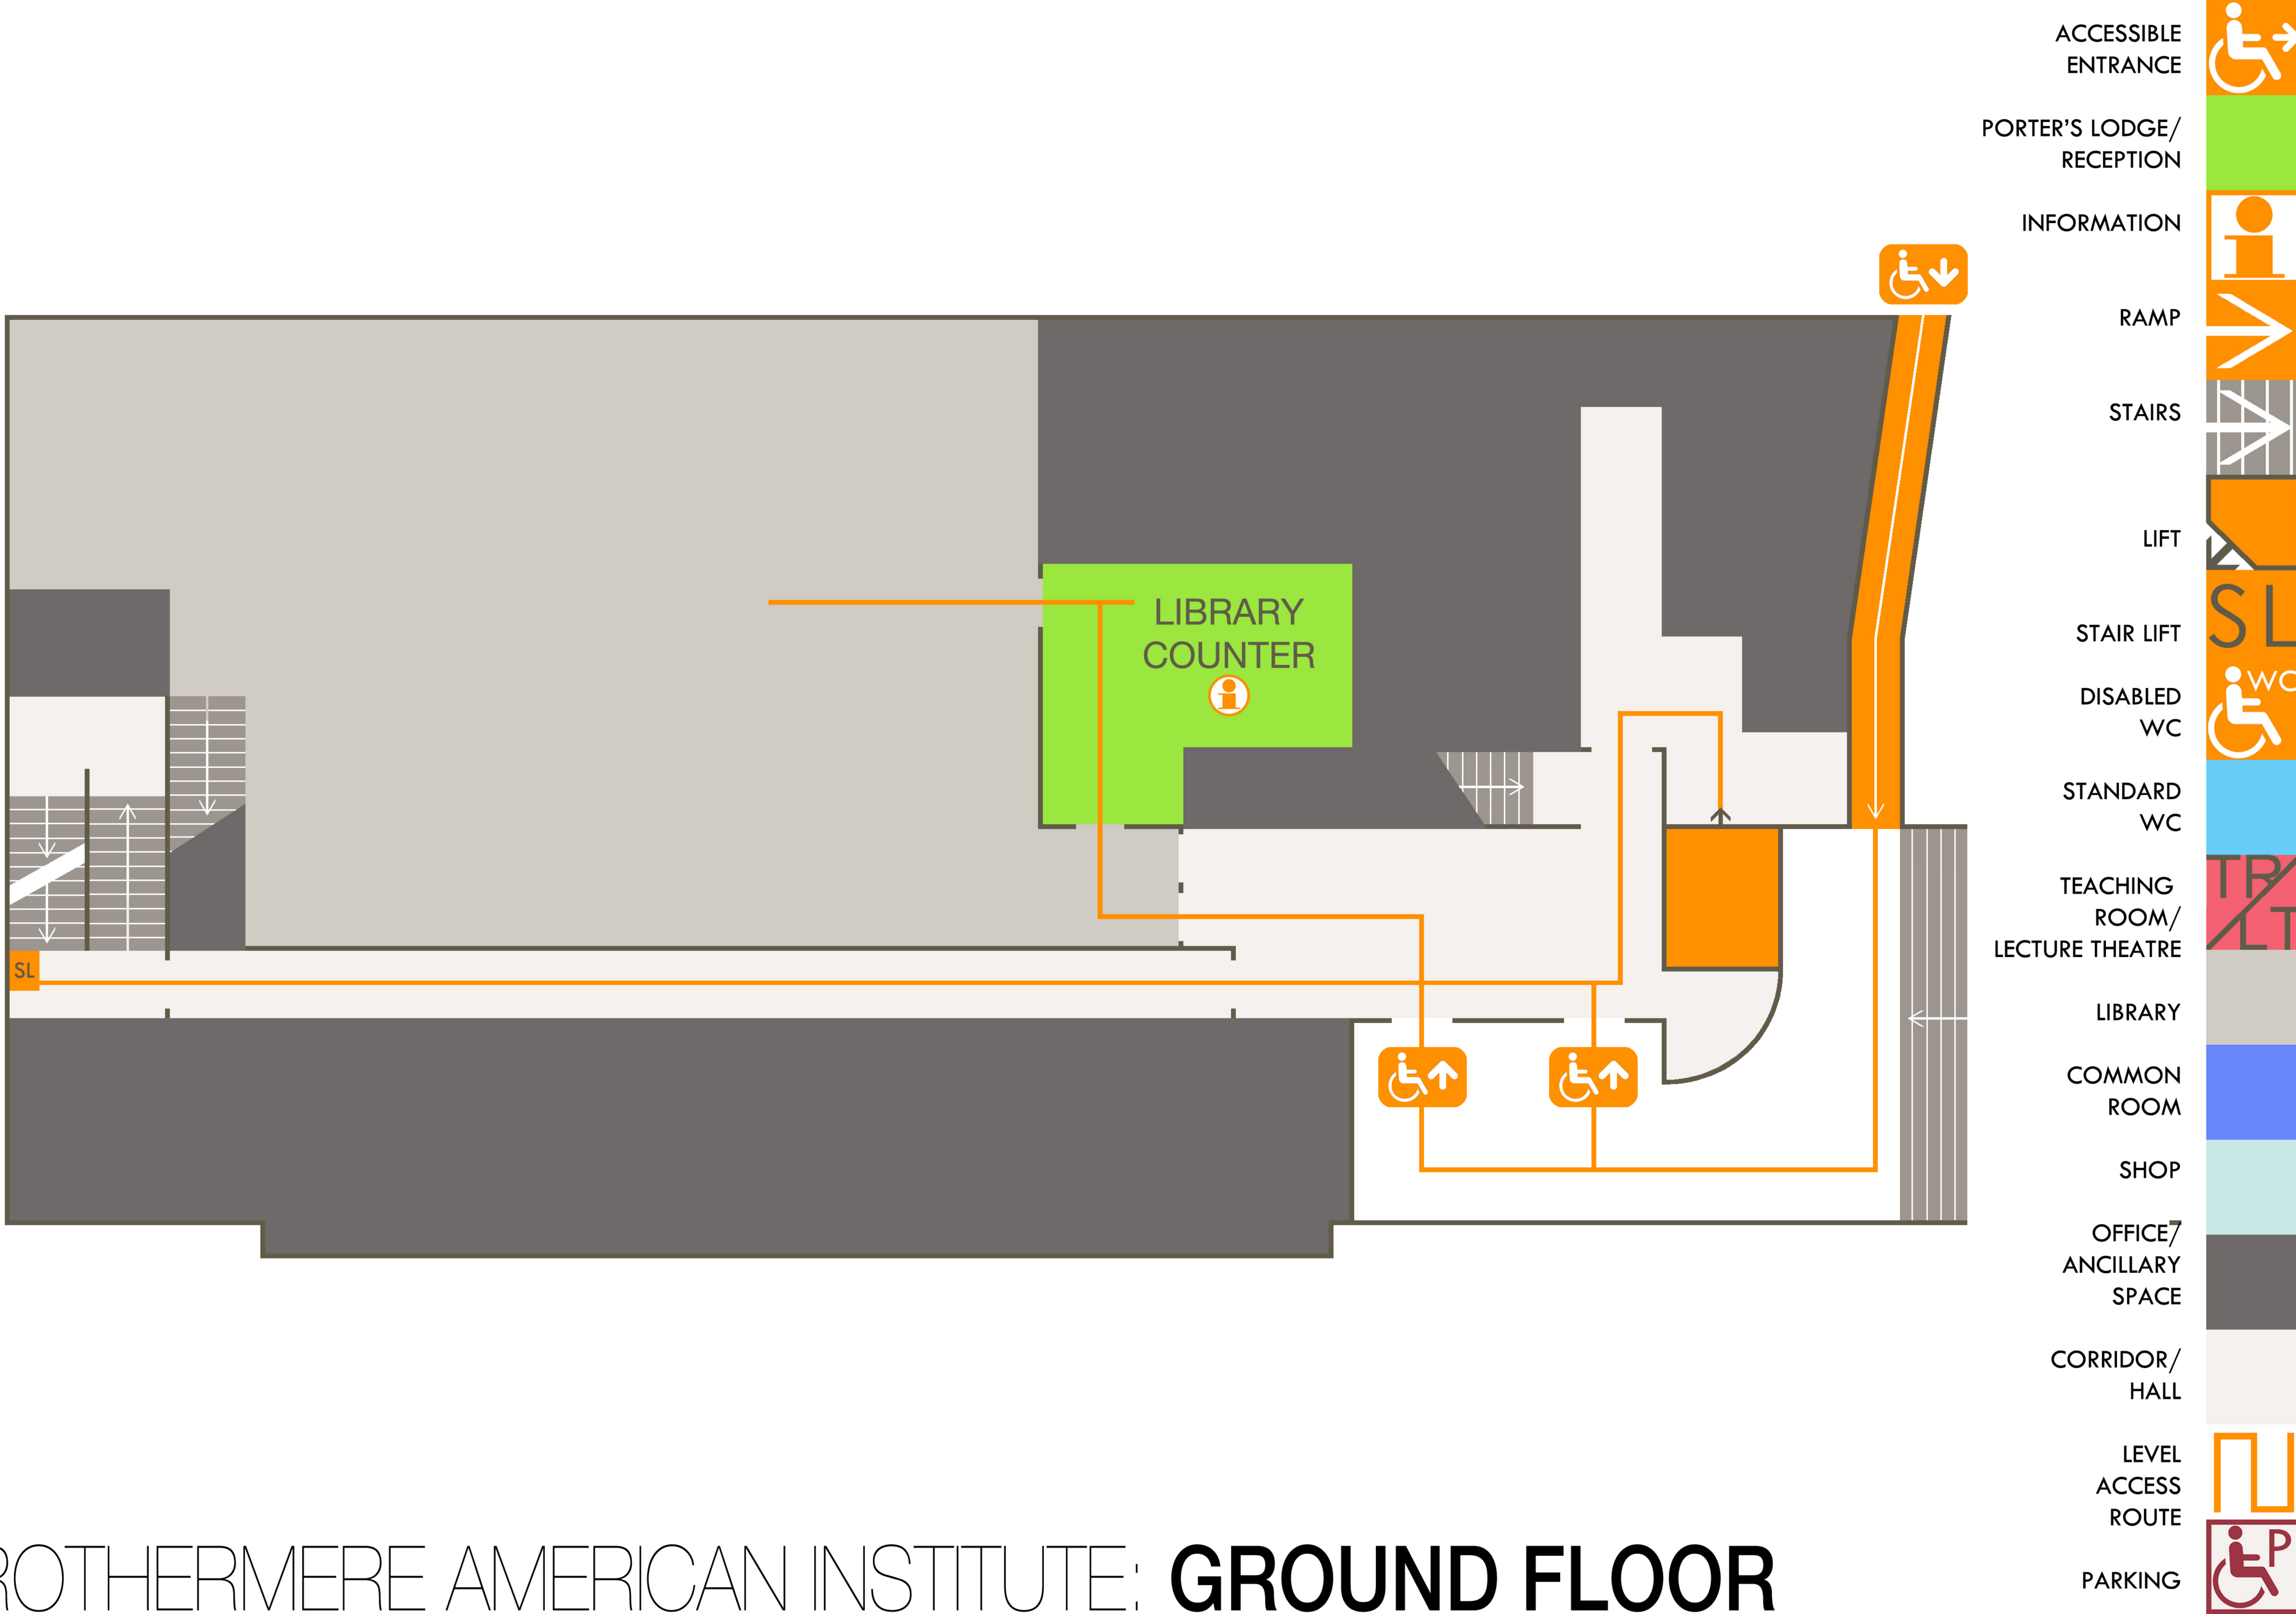

ROTHERMERE AMERICAN INSTITUTE: **LOWER GROUND FLOOR**

PARKING

- ACCESSIBLE ENTRANCE 
- PORTER'S LODGE/ RECEPTION 
- INFORMATION 
- RAMP 
- STAIRS 
- LIFT 
- STAIR LIFT 
- DISABLED WC 
- STANDARD WC 
- TEACHING ROOM/ LECTURE THEATRE 
- LIBRARY 
- COMMON ROOM 
- SHOP 
- OFFICE/ ANCILLARY SPACE 
- CORRIDOR/ HALL 
- LEVEL ACCESS ROUTE 
- PARKING 

ROTHERMERE AMERICAN INSTITUTE: **FIRST FLOOR**

- ACCESSIBLE ENTRANCE 
- PORTER'S LODGE/ RECEPTION 
- INFORMATION 
- RAMP 
- STAIRS 
- LIFT 
- STAIR LIFT 
- DISABLED WC 
- STANDARD WC 
- TEACHING ROOM/ LECTURE THEATRE 
- LIBRARY 
- COMMON ROOM 
- SHOP 
- OFFICE/ ANCILLARY SPACE 
- CORRIDOR/ HALL 
- LEVEL ACCESS ROUTE 
- PARKING 

ROTHERMERE AMERICAN INSTITUTE: **SECOND FLOOR**