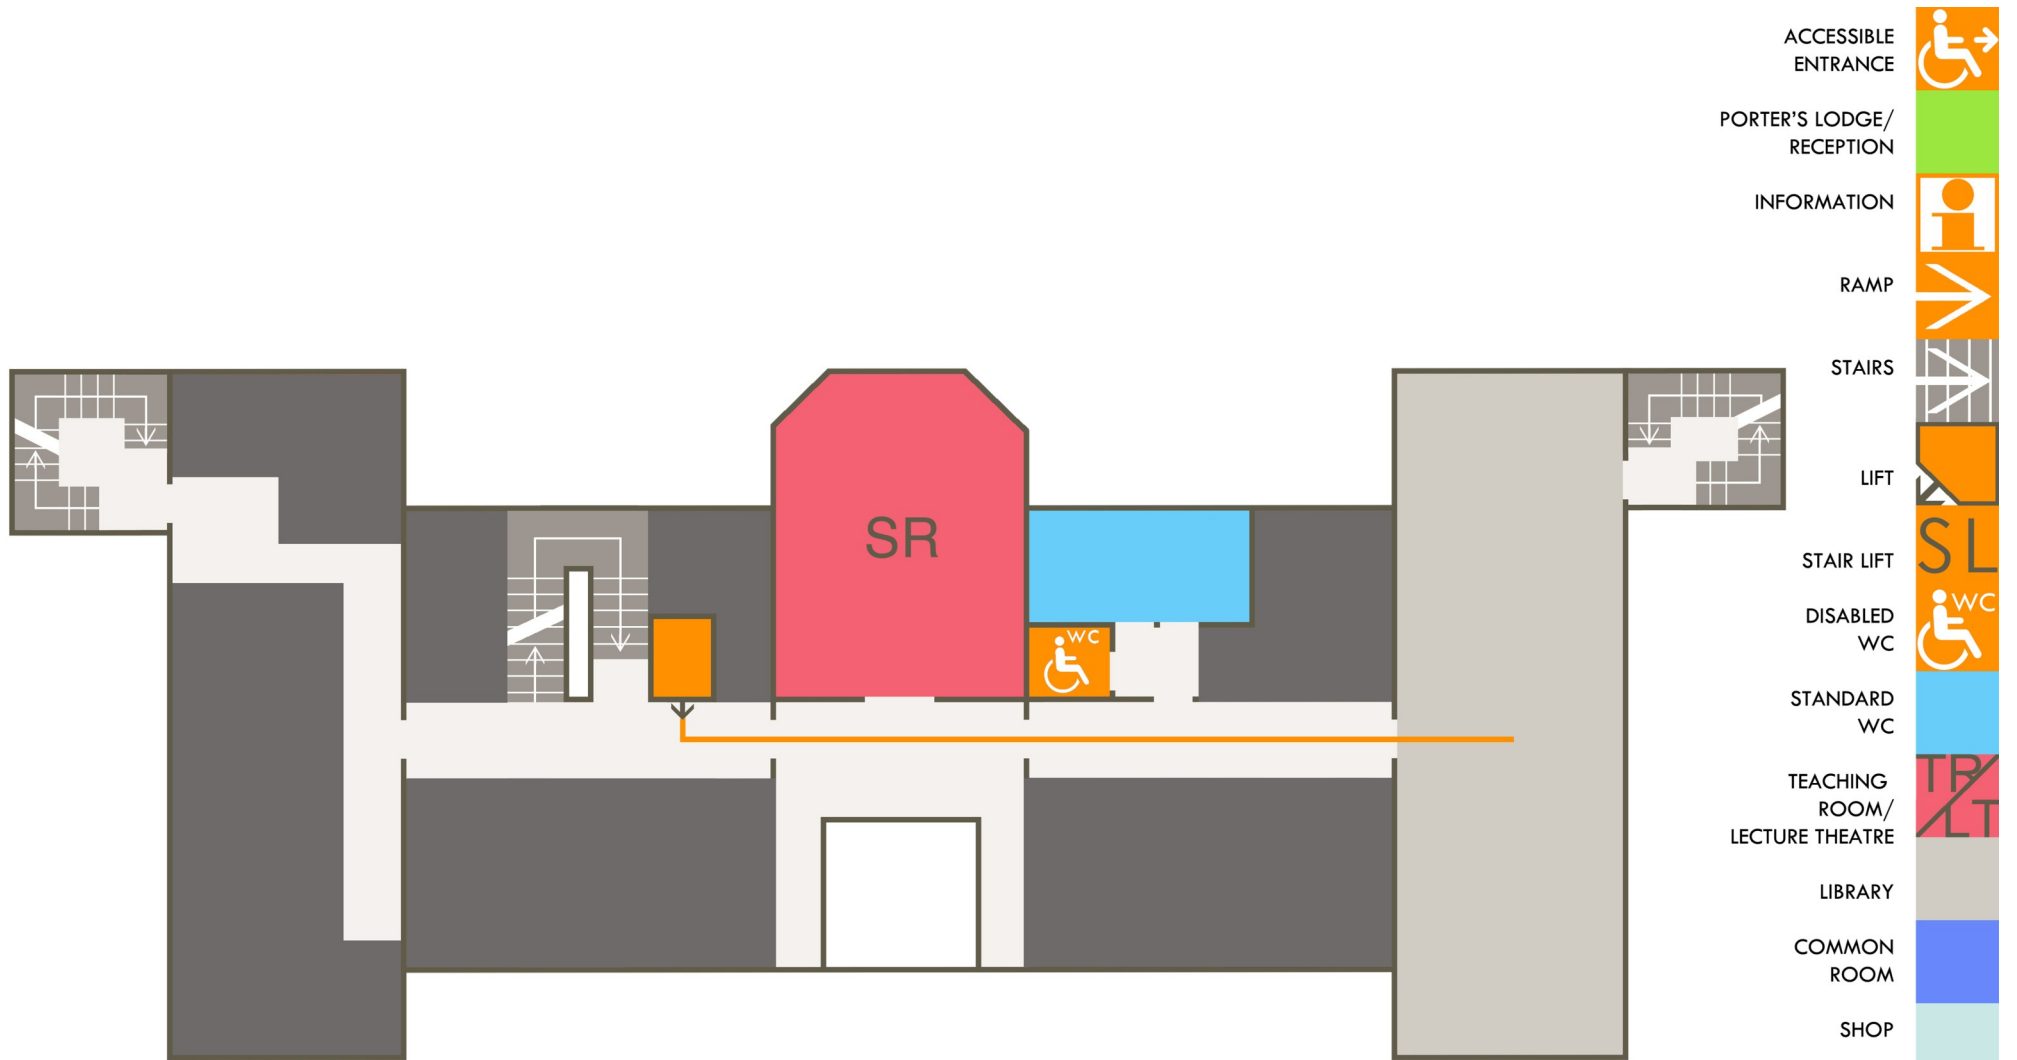

# RADCLIFFE HUMANITIES: GROUND FLOOR

- ACCESSIBLE ENTRANCE 
- PORTER'S LODGE/ RECEPTION 
- INFORMATION 
- RAMP 
- STAIRS 
- LIFT 
- STAIR LIFT 
- DISABLED WC 
- STANDARD WC 
- TEACHING ROOM/ LECTURE THEATRE 
- LIBRARY 
- COMMON ROOM 
- SHOP 
- OFFICE/ ANCILLARY SPACE 
- CORRIDOR/ HALL 
- LEVEL ACCESS ROUTE 
- PARKING 

# RADCLIFFE HUMANITIES: **FIRST FLOOR**

- ACCESSIBLE ENTRANCE 
- PORTER'S LODGE/ RECEPTION 
- INFORMATION 
- RAMP 
- STAIRS 
- LIFT 
- STAIR LIFT 
- DISABLED WC 
- STANDARD WC 
- TEACHING ROOM/ LECTURE THEATRE 
- LIBRARY 
- COMMON ROOM 
- SHOP 
- OFFICE/ ANCILLARY SPACE 
- CORRIDOR/ HALL 
- LEVEL ACCESS ROUTE 
- PARKING 

- ACCESSIBLE ENTRANCE 
- PORTER'S LODGE/ RECEPTION 
- INFORMATION 
- RAMP 
- STAIRS 
- LIFT 
- STAIR LIFT 
- DISABLED WC 
- STANDARD WC 
- TEACHING ROOM/ LECTURE THEATRE 
- LIBRARY 
- COMMON ROOM 
- SHOP 
- OFFICE/ ANCILLARY SPACE 
- CORRIDOR/ HALL 
- LEVEL ACCESS ROUTE 
- PARKING 

# RADCLIFFE HUMANITIES: **SECOND FLOOR**