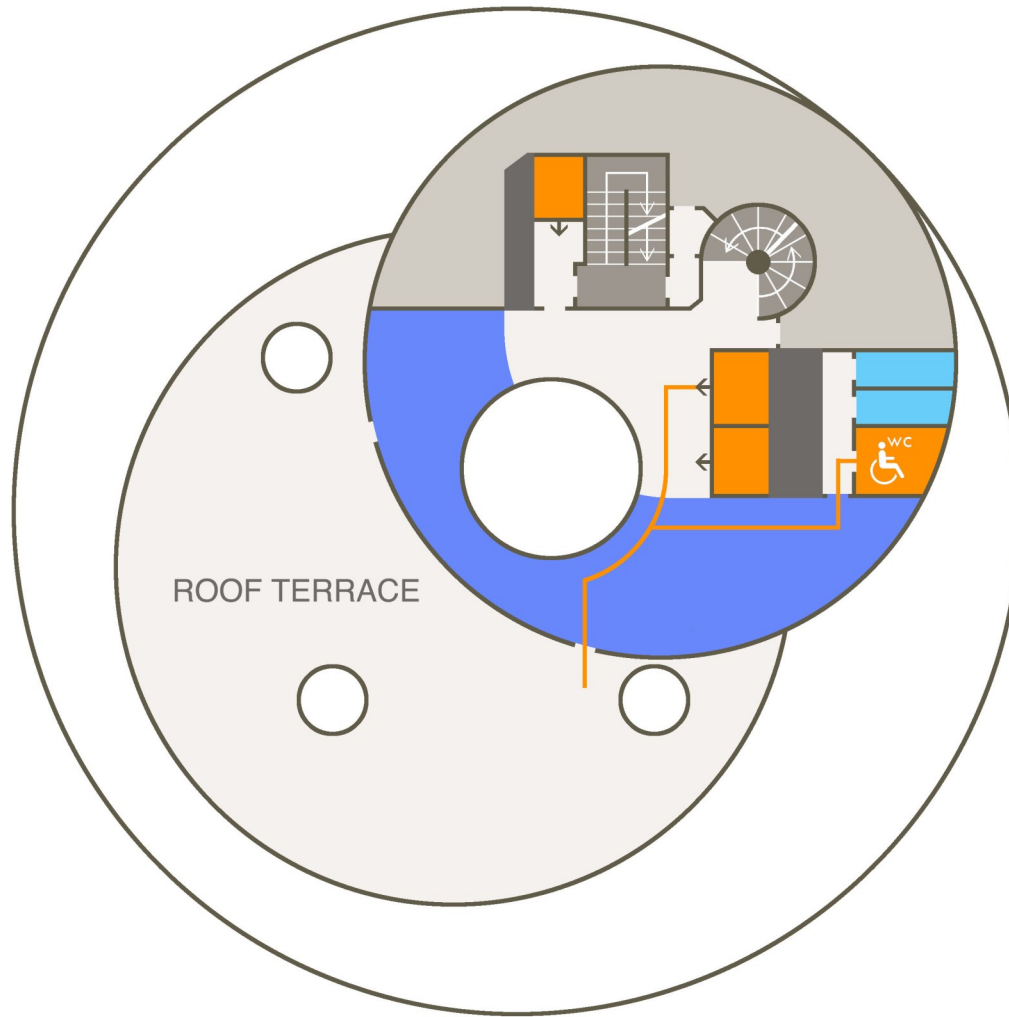

- ACCESSIBLE ENTRANCE
- PORTER'S LODGE/RECEPTION
- INFORMATION
- RAMP
- STAIRS
- LIFT
- STAIR LIFT
- DISABLED WC
- STANDARD WC
- TEACHING ROOM/LECTURE THEATRE
- LIBRARY
- COMMON ROOM
- SHOP
- OFFICE/ANCILLARY SPACE
- CORRIDOR/HALL
- LEVEL ACCESS ROUTE
- PARKING

ROQ BLAVATNIK: **FOURTH FLOOR**