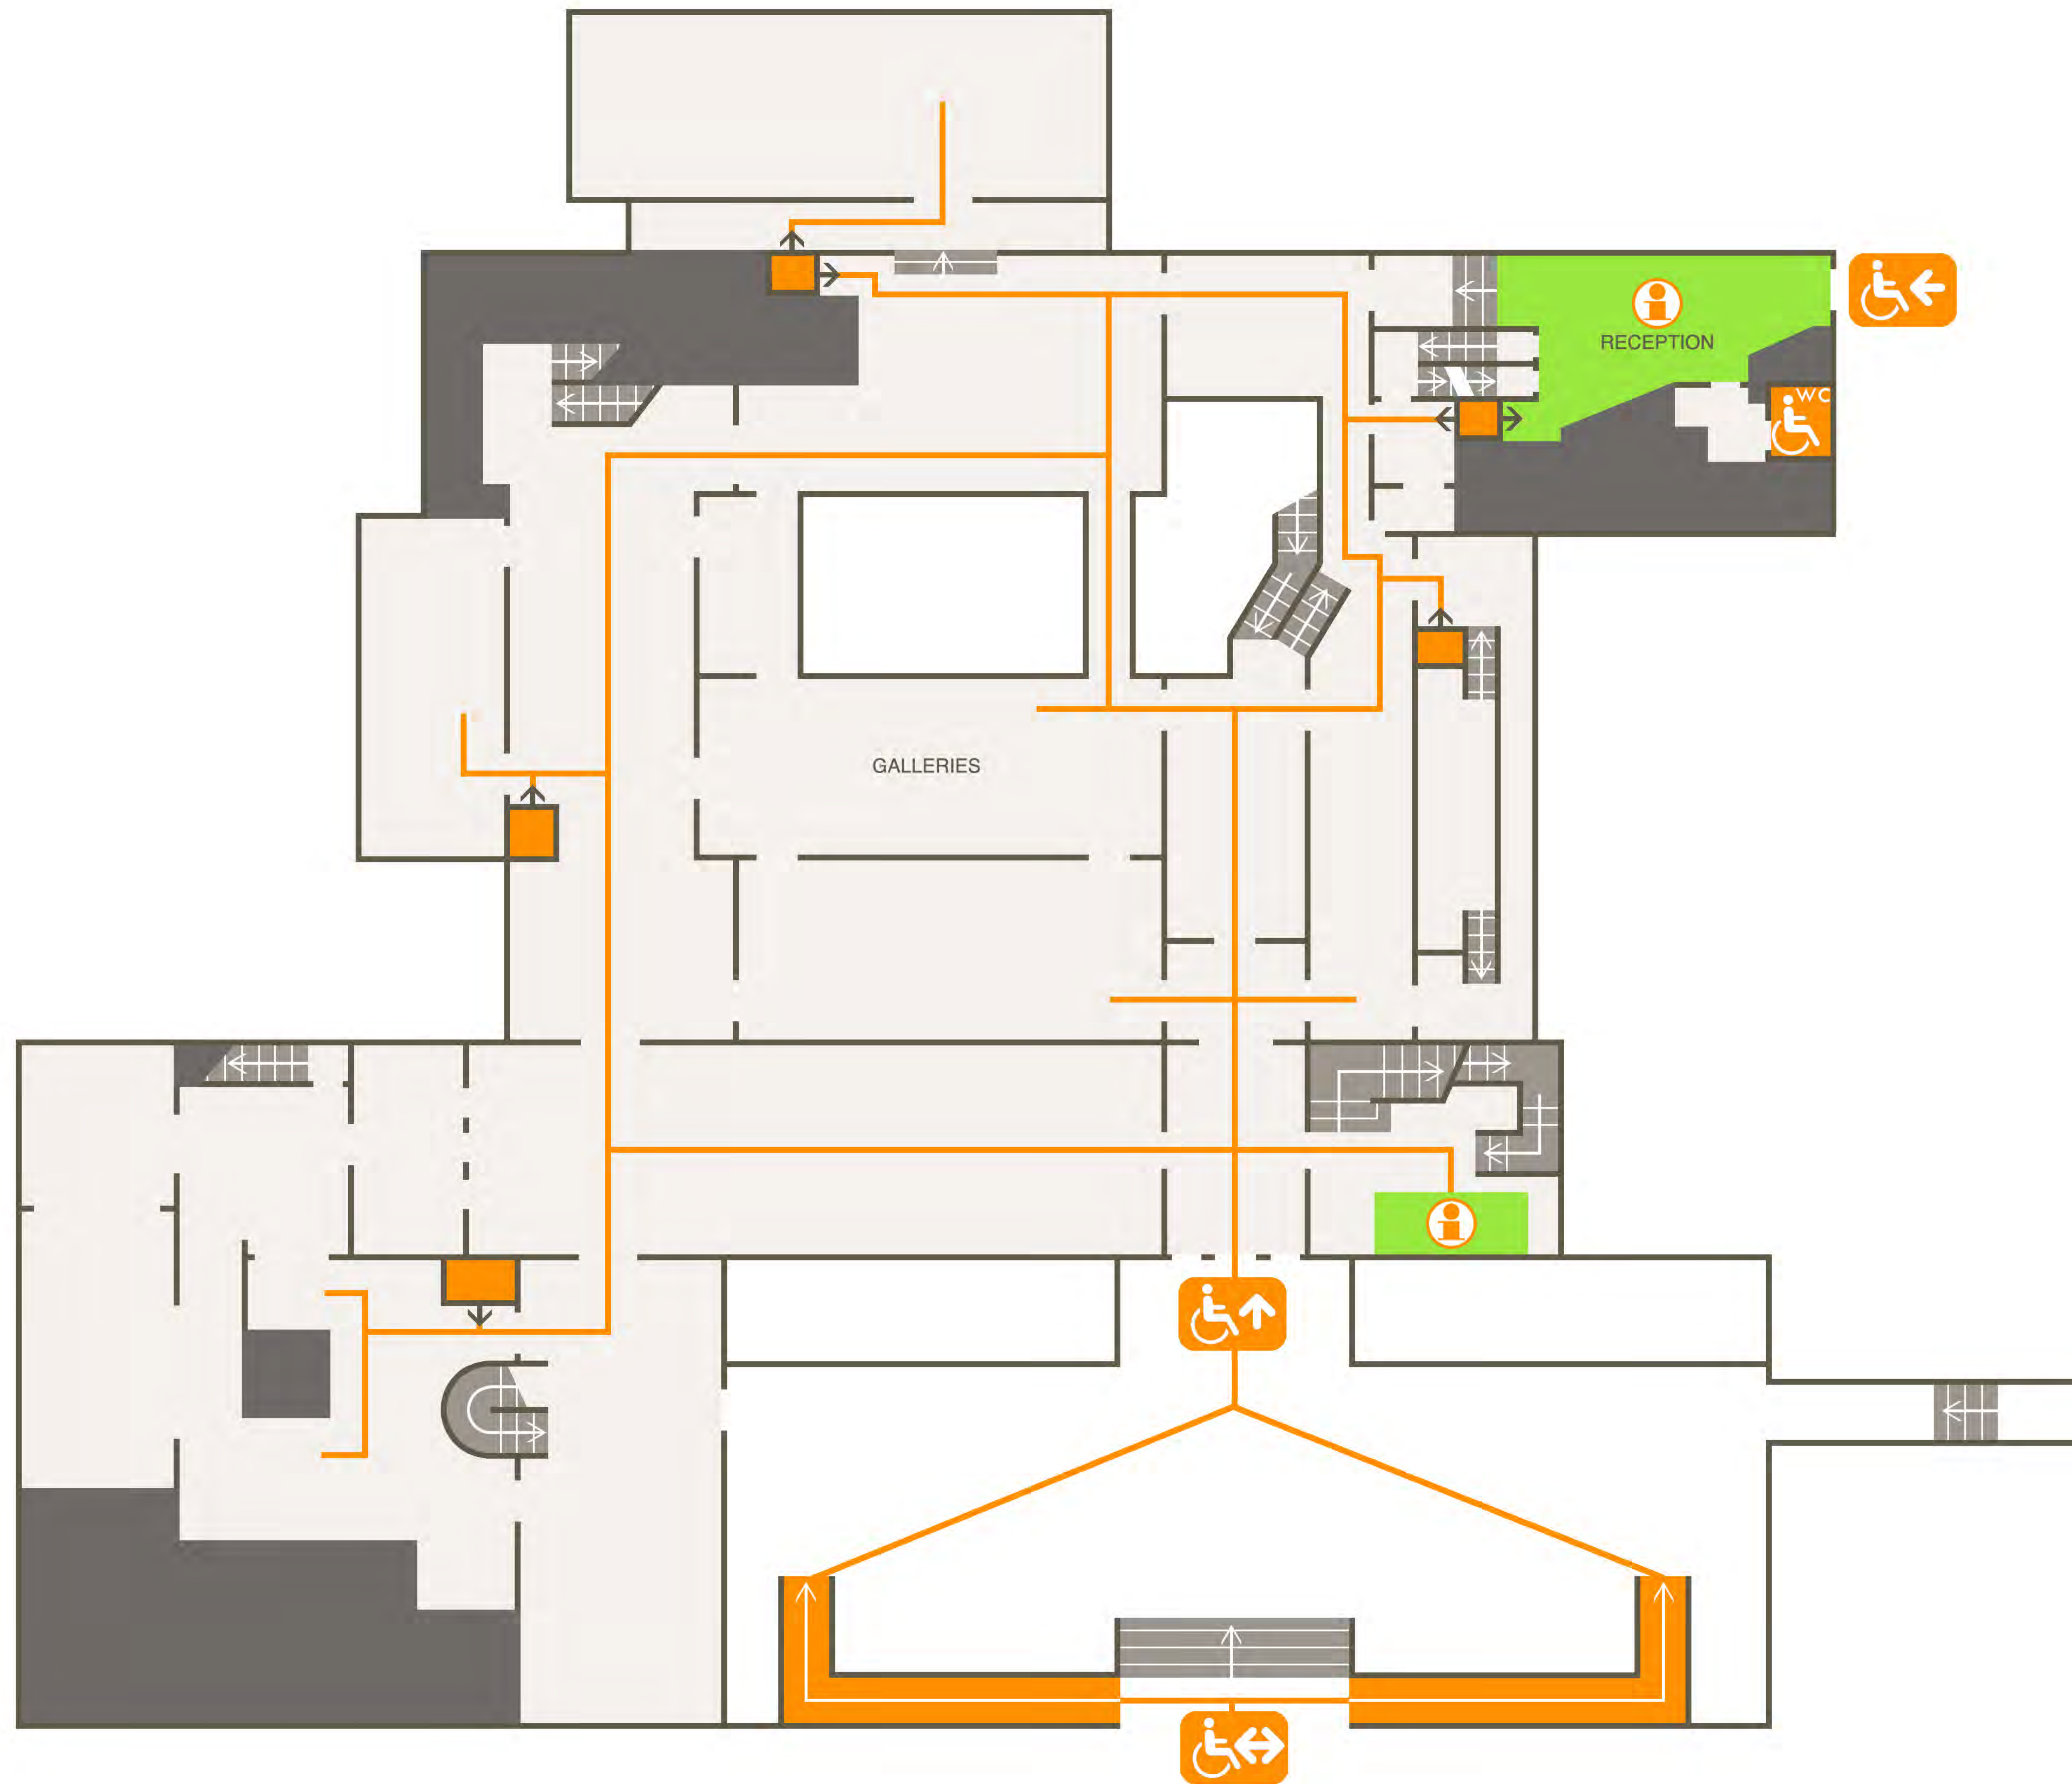

- ACCESSIBLE ENTRANCE
- PORTER'S LODGE/ RECEPTION
- INFORMATION
- RAMP
- STAIRS
- LIFT
- STAIR LIFT
- DISABLED WC
- STANDARD WC
- TEACHING ROOM/ LECTURE THEATRE
- LIBRARY
- COMMON ROOM
- SHOP
- OFFICE/ ANCILLARY SPACE
- CORRIDOR/ HALL
- LEVEL ACCESS ROUTE
- PARKING

ASHMOLEAN MUSEUM: LEVEL 0